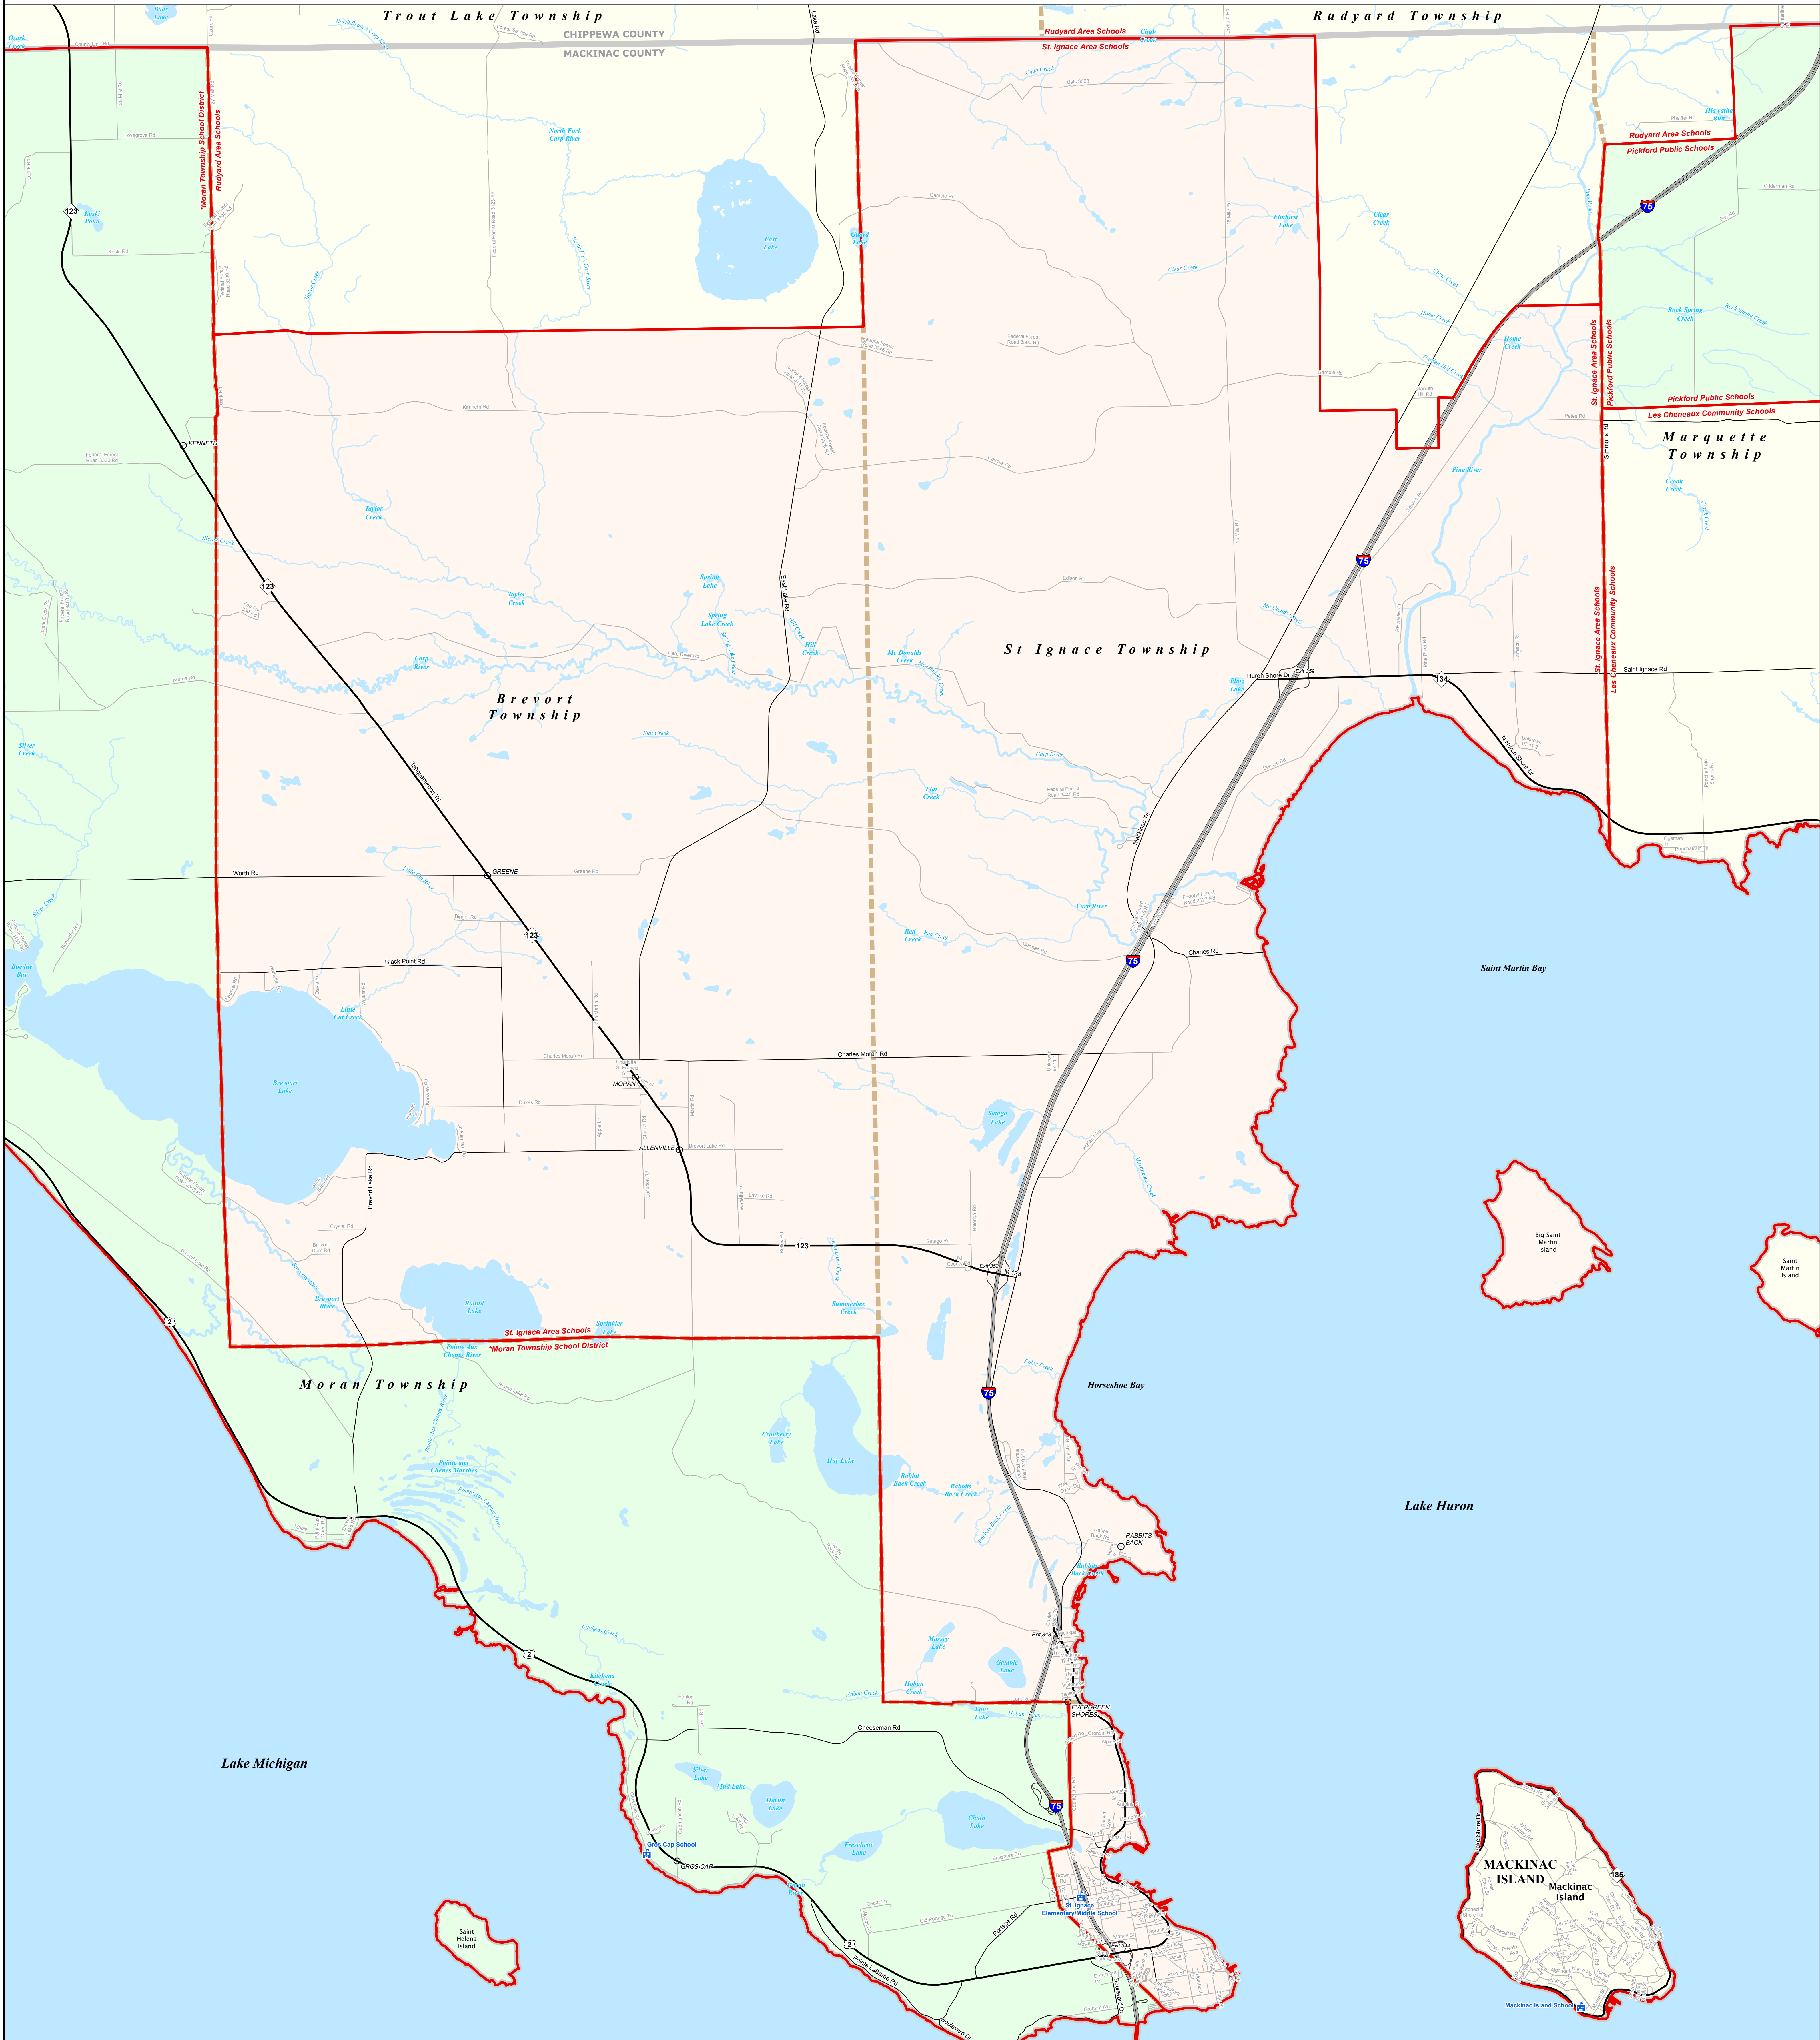

ST. IGNACE AREA SCHOOLS

Eastern Upper Peninsula ISD

0 0.25 0.5 1 Miles

*Note: Non K-12 School Districts identified with Asterisk (*) in Name

11/14/13

Legend	
School District	Unincorporated Place
County	School
City	Water Feature
Township	River, Stream, or Drain
Village	Railroad
Census Designated Place	Freeway
	Highway
	Primary Road
	Local Road

Source: Michigan Geographic Framework, v13a